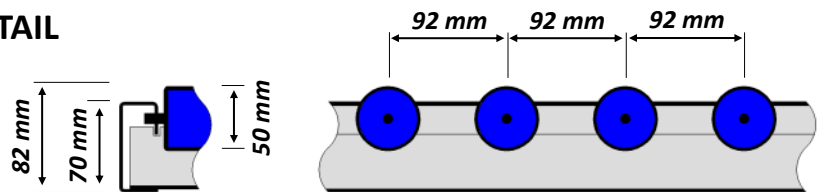

## DIMENSIONS ROLLER CONVEYOR

ROLLER CONVEYORS

## DIMENSIONS CURVES

outside radius:  
1350 mm

outside radius:  
1350 mm

ROLLER CONVEYORS