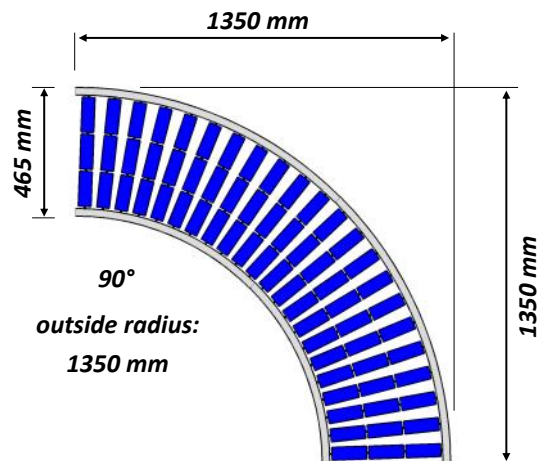

## DIMENSIONS ROLLER CONVEYOR

ROLLER CONVEYORS

## DIMENSIONS CURVES

outside radius:  
1350 mm

outside radius:  
1350 mm

ROLLER CONVEYORS