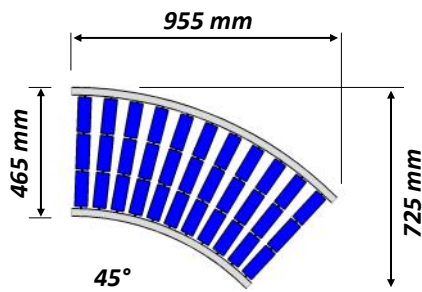

## DIMENSIONS ROLLER CONVEYOR

ROLLER CONVEYORS

## DIMENSIONS CURVES

outside radius:  
1350 mm

outside radius:  
1350 mm

ROLLER CONVEYORS