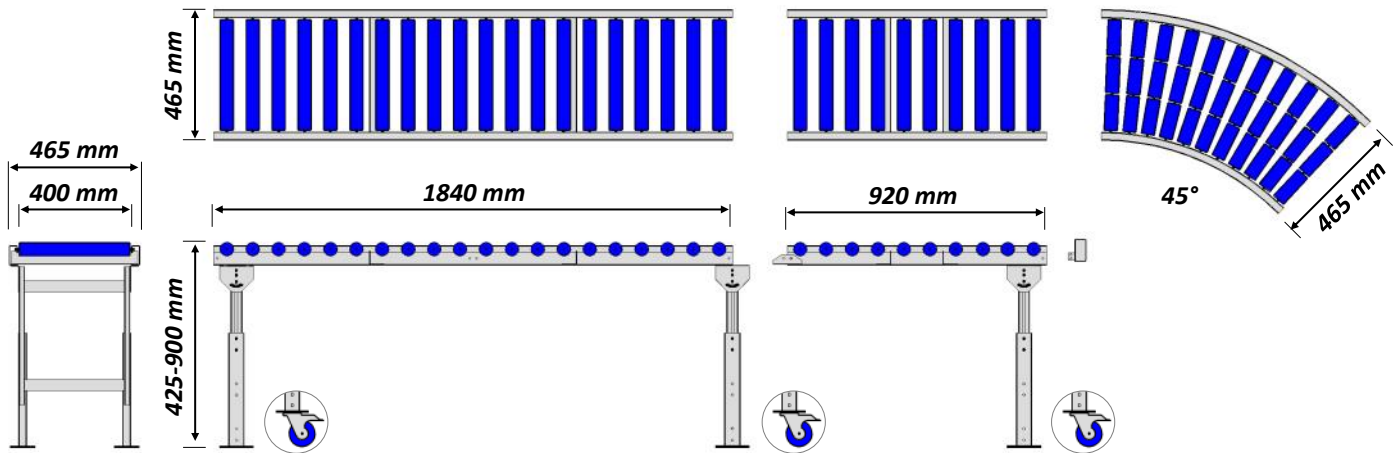

## DIMENSIONS ROLLER CONVEYOR

ROLLER CONVEYORS

## DIMENSIONS CURVES

outside radius:  
1350 mm

outside radius:  
1350 mm

ROLLER CONVEYORS