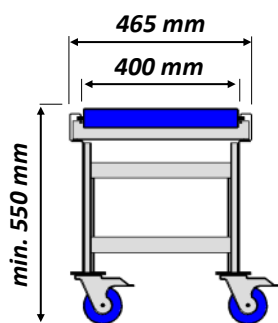

H-STAND / HIGH - MOBILE

H
↑↓
700-875
mm

Original
**FLOW
RACK**

ROLLER CONVEYORS

H-STAND HIGH for mobile roller conveyors

Adjustable in height: 700 - 875 mm (top of roller conveyor)

H-STAND / LOW - MOBILE

H
↑↓
550-700
mm

Original
**FLOW
RACK**

ROLLER CONVEYORS

H-STAND LOW for mobile roller conveyors

Adjustable in height: 550 - 700 mm (top of roller conveyor)