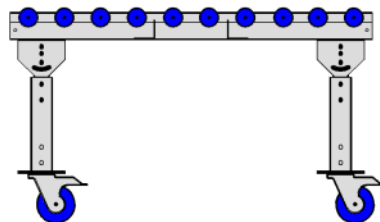

H-STAND / HIGH - MOBILE

H
↑↓
700-875
mm

Original
**FLOW
RACK**

ROLLER CONVEYORS

H-STAND HIGH for mobile roller conveyors

Adjustable in height: 700 - 875 mm (top of roller conveyor)

H-STAND / LOW - MOBILE

H
↑↓
550-700
mm

Original
**FLOW
RACK**

ROLLER CONVEYORS

H-STAND LOW for mobile roller conveyors

Adjustable in height: 550 - 700 mm (top of roller conveyor)