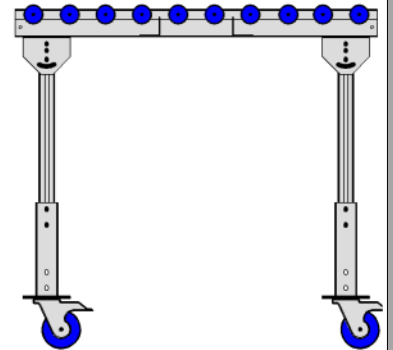

H-STAND / HIGH - MOBILE

H
↑↓
700-875
mm

Original
**FLOW
RACK**

ROLLER CONVEYORS

H-STAND HIGH for mobile roller conveyors

Adjustable in height: 700 - 875 mm (top of roller conveyor)

H-STAND / LOW - MOBILE

H
↑↓
550-700
mm

Original
**FLOW
RACK**

ROLLER CONVEYORS

H-STAND LOW for mobile roller conveyors

Adjustable in height: 550 - 700 mm (top of roller conveyor)