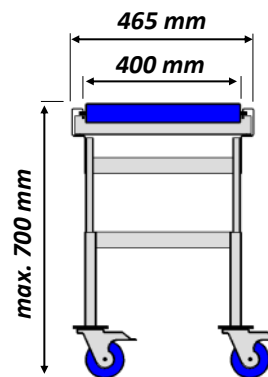

H-STAND / HIGH - MOBILE

H
↑↓
700-875
mm

Original
**FLOW
RACK**

ROLLER CONVEYORS

H-STAND HIGH for mobile roller conveyors

Adjustable in height: 700 - 875 mm (top of roller conveyor)

H-STAND / LOW - MOBILE

H
↑↓
550-700
mm

Original
**FLOW
RACK**

ROLLER CONVEYORS

H-STAND LOW for mobile roller conveyors

Adjustable in height: 550 - 700 mm (top of roller conveyor)