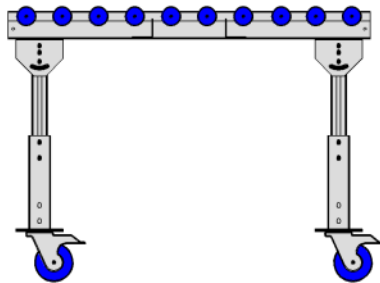

H-STAND / HIGH - MOBILE

H
↑↓
700-875
mm

Original
**FLOW
RACK**

ROLLER CONVEYORS

H-STAND HIGH for mobile roller conveyors

Adjustable in height: 700 - 875 mm (top of roller conveyor)

H-STAND / LOW - MOBILE

H
↑↓
550-700
mm

Original
**FLOW
RACK**

ROLLER CONVEYORS

H-STAND LOW for mobile roller conveyors

Adjustable in height: 550 - 700 mm (top of roller conveyor)