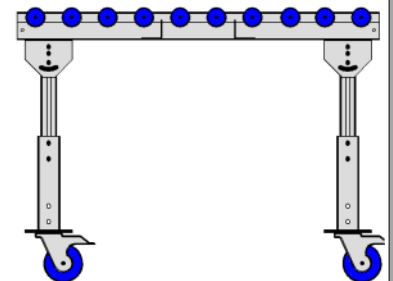

H-STAND / HIGH - MOBILE

H
↑↓
700-875
mm

Original
**FLOW
RACK**

ROLLER CONVEYORS

H-STAND HIGH for mobile roller conveyors

Adjustable in height: 700 - 875 mm (top of roller conveyor)

H-STAND / LOW - MOBILE

H
↑↓
550-700
mm

Original
**FLOW
RACK**

ROLLER CONVEYORS

H-STAND LOW for mobile roller conveyors

Adjustable in height: 550 - 700 mm (top of roller conveyor)