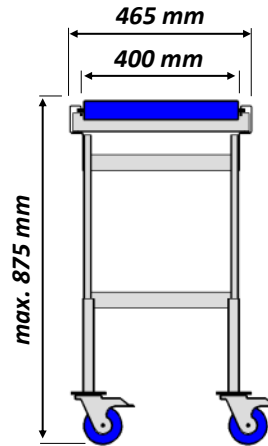

H-STAND / HIGH - MOBILE

H
↑↓
700-875
mm

Original
**FLOW
RACK**

ROLLER CONVEYORS

H-STAND HIGH for mobile roller conveyors

Adjustable in height: 700 - 875 mm (top of roller conveyor)

H-STAND / LOW - MOBILE

H
↑↓
550-700
mm

Original
**FLOW
RACK**

ROLLER CONVEYORS

H-STAND LOW for mobile roller conveyors

Adjustable in height: 550 - 700 mm (top of roller conveyor)