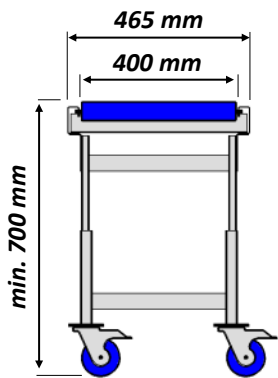

H-STAND / HIGH - MOBILE

H
↑↓
700-875
mm

Original
**FLOW
RACK**

ROLLER CONVEYORS

H-STAND HIGH for mobile roller conveyors

Adjustable in height: 700 - 875 mm (top of roller conveyor)

H-STAND / LOW - MOBILE

H
↑↓
550-700
mm

Original
**FLOW
RACK**

ROLLER CONVEYORS

H-STAND LOW for mobile roller conveyors

Adjustable in height: 550 - 700 mm (top of roller conveyor)